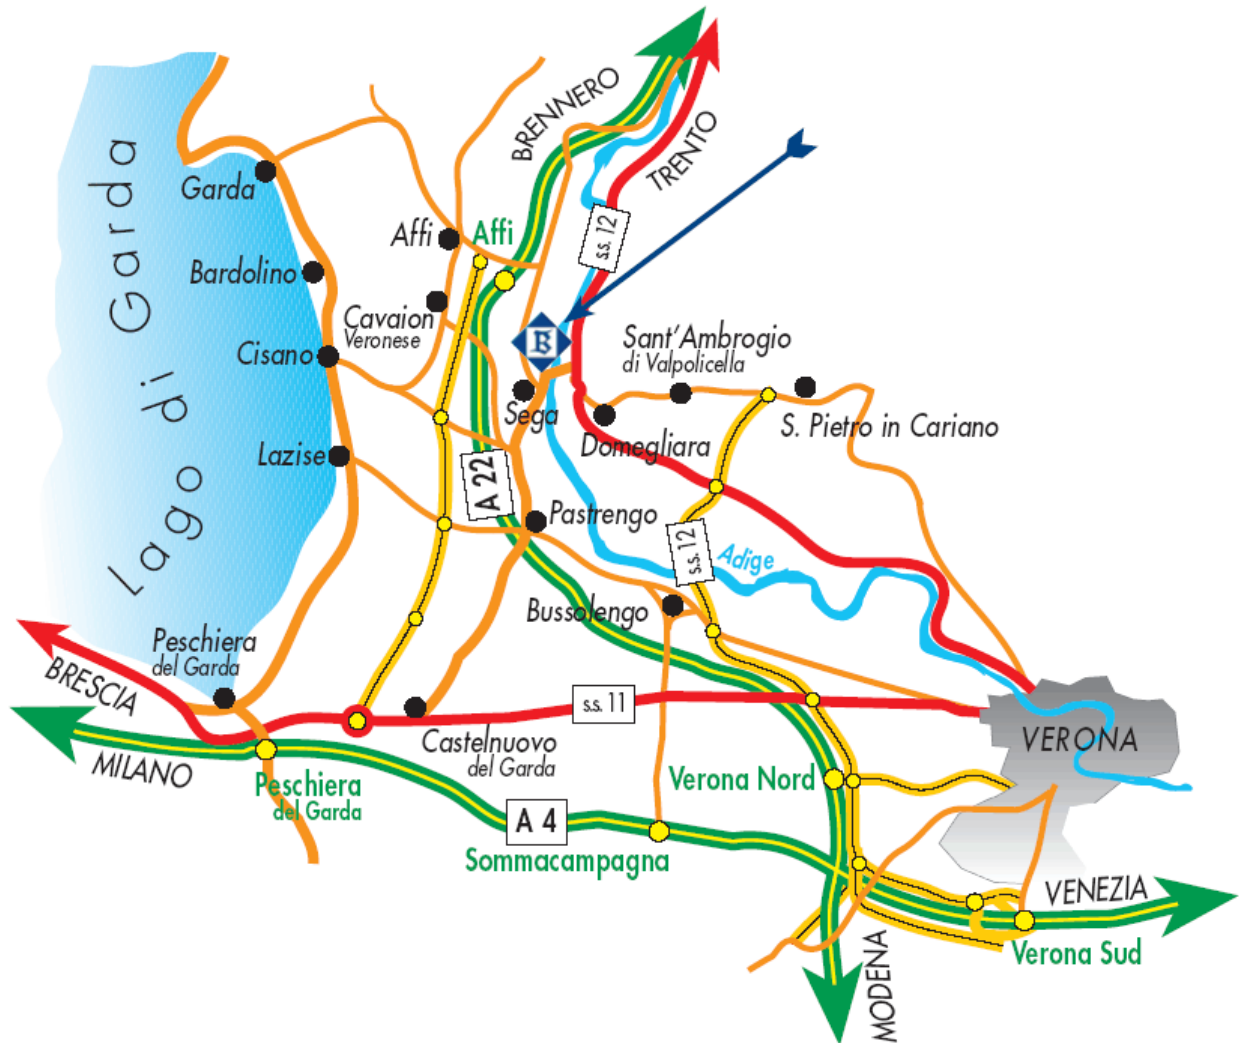

Monday - Friday  
8 - 12 am / 2 - 6 pm  
Saturday by appointment

HIGHWAY A22 MODENA-BRENNERO

- Exit Verona Nord (16 km far) : go straight on following direction to PESCHIERA. After about 10 km exit to TRENTO on the road ss12 . Then follow the green sign BRENNERO A22. We are just after the bridge on the river Adige, on your right.
- Exit Affi - Lago di Garda Sud (5 km far) : follow directions to VERONA; once you are in Sega, go straight on till the roundabout and you will see us on your left.

HIGHWAY A4 MILANO-VENEZIA

- Exit Peschiera del Garda (23 km far) : follow directions to AFFI. Once you are in Affi, keep right towards VERONA. When you are in Sega, go on till the roundabout and you will find us on your left.

NAVIGATOR TOM TOM (TeleAtlas maps)

- type **Sega** and search the entries until you find **Sega (Cavaion Veronese)**
- choose via **Gesso**, street number **3** OR choose the option **Cross**, then **Anywhere**

Coordinates

- 45° 31' 21.79" North 10° 48' 14.08" East
- Lat. 45,522740 Long. 10,803932